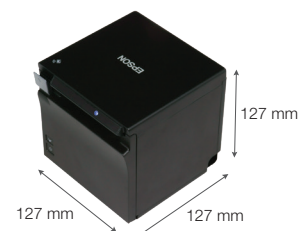

Dimensions & Weight

Weight: Approx. 1200 g

Legend

dpi dots per 25.4 mm (dots per inch)
cpi characters per 25.4 mm (characters per inch)

© 2016 Epson Singapore Pte Ltd. All Rights Reserved. Reproduction in part or in whole, without the written permission from Epson, is strictly prohibited. EPSON and EXCEED YOUR VISION are registered trademarks of Seiko Epson Corporation. All other products names and other company names used herein are for identification purposes only and are the trademarks or registered trademarks of their respective owners. Epson disclaims any and all rights in those marks. Print samples shown are simulations only. Specifications and product availability are subject to change without notice and may vary between countries. Please check with local Epson offices for more information.

Apple, iPad and iPhone are trademarks of Apple Inc., registered in the U.S. and other countries. App Store is a service mark of Apple Inc.

Android is a trademark of Google Inc.

Dealer's Stamp

Information correct at time of printing
Printed August 2018

EpsonSingapore

@epsonsingapore

EpsonSoutheastAsia

Epson Singapore

To find out more, visit www.epson.com.sg/pos or call **800 120 5564**