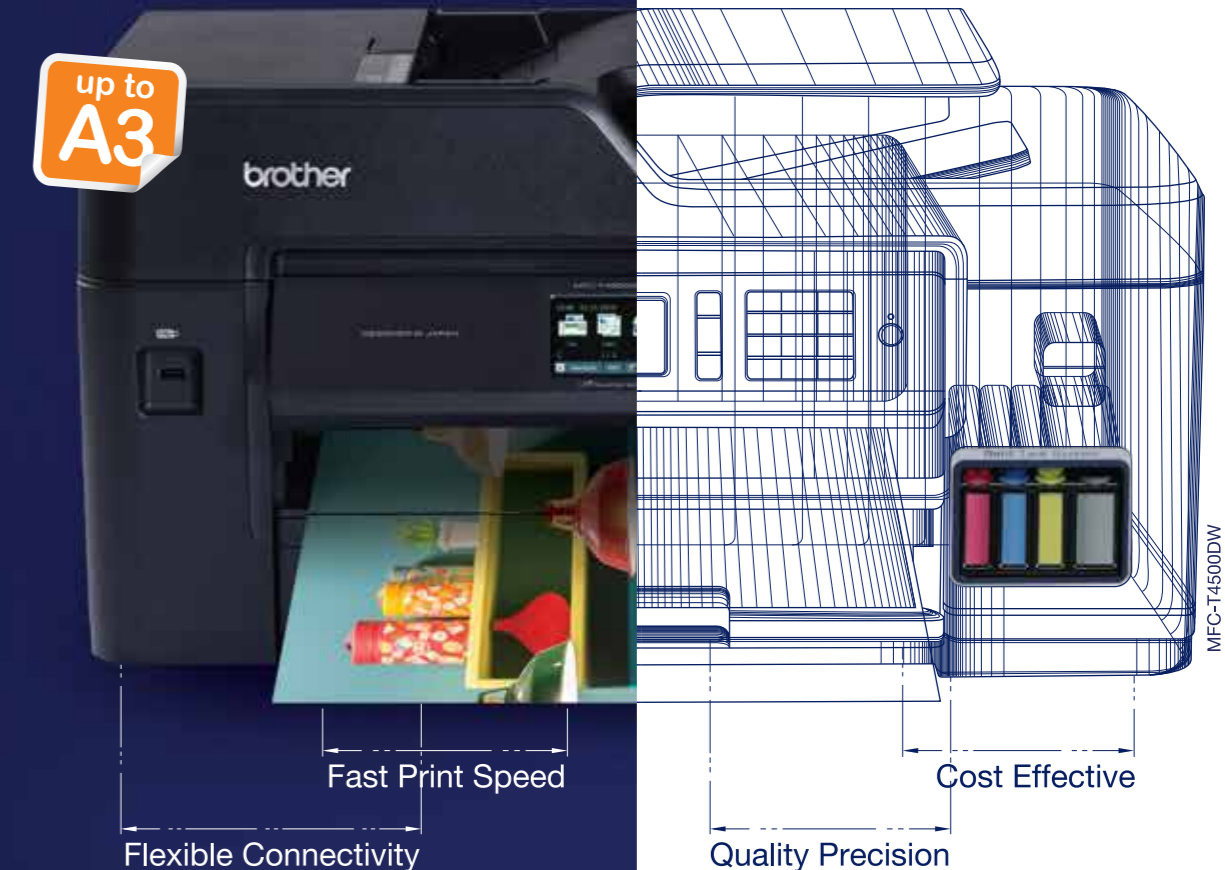

Efficiency Engineered

Maximise Your Printing Capabilities

The HL-T4000DW and MFC-T4500DW offer the best of both worlds using the latest refill tank system. Choose high functioning printers that reduce costs without compromising on quality or efficiencies to complement your business needs.